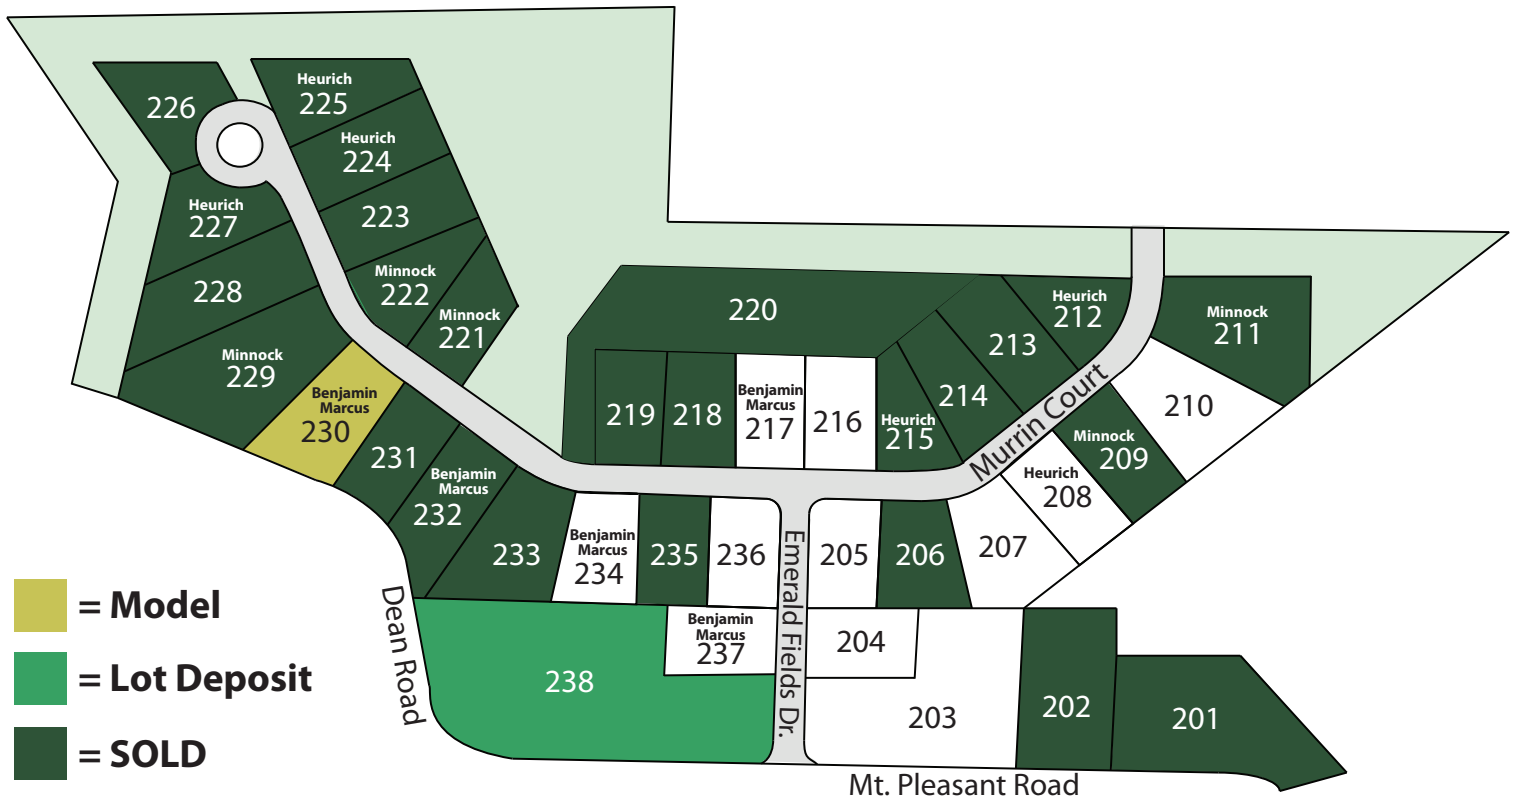

Plot Plan

For more information call Bridget Minnock
at (C) 412.849.2762 or (O) 724.776.3686
EmeraldFieldsatPine.com

BERKSHIRE HATHAWAY
HomeServices

The Preferred Realty